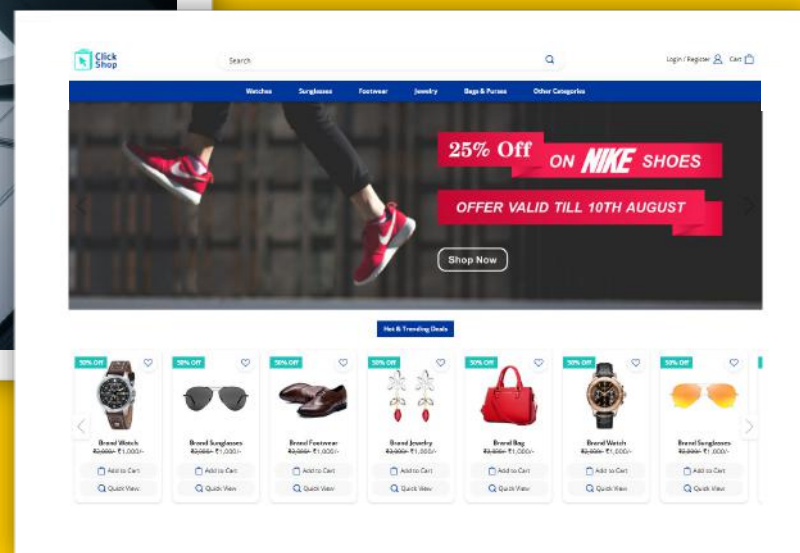

Web Design

Stand out with a professionally designed responsive website that's mobile-ready! Couple it with SEO-friendly content for faster discovery and organic growth.

Work Samples